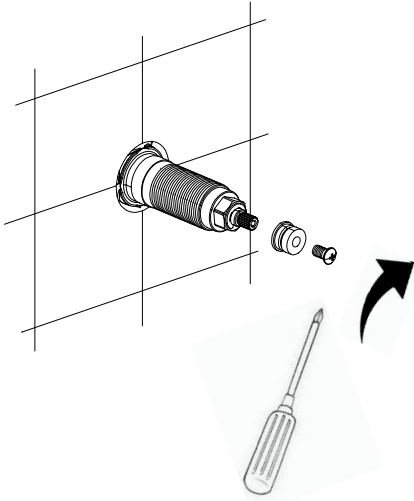

Installazione / Installations / Installation