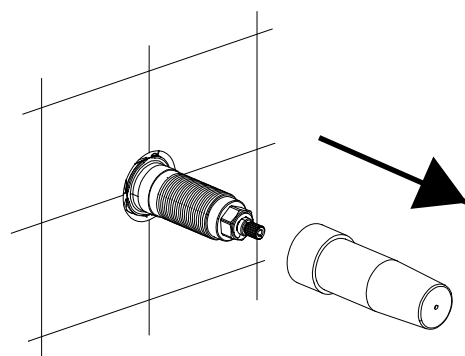

Installazione / Installations / Installation

Togliere la protezione
Remove the cap
Lever la protection