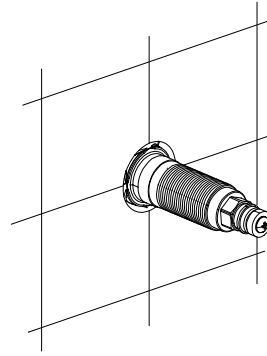

Installazione / Installations / Installation