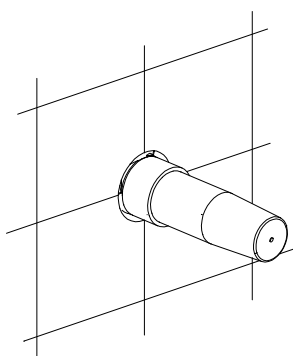

Installazione / Installations / Installation

Togliere la protezione
Remove the cap
Lever la protection